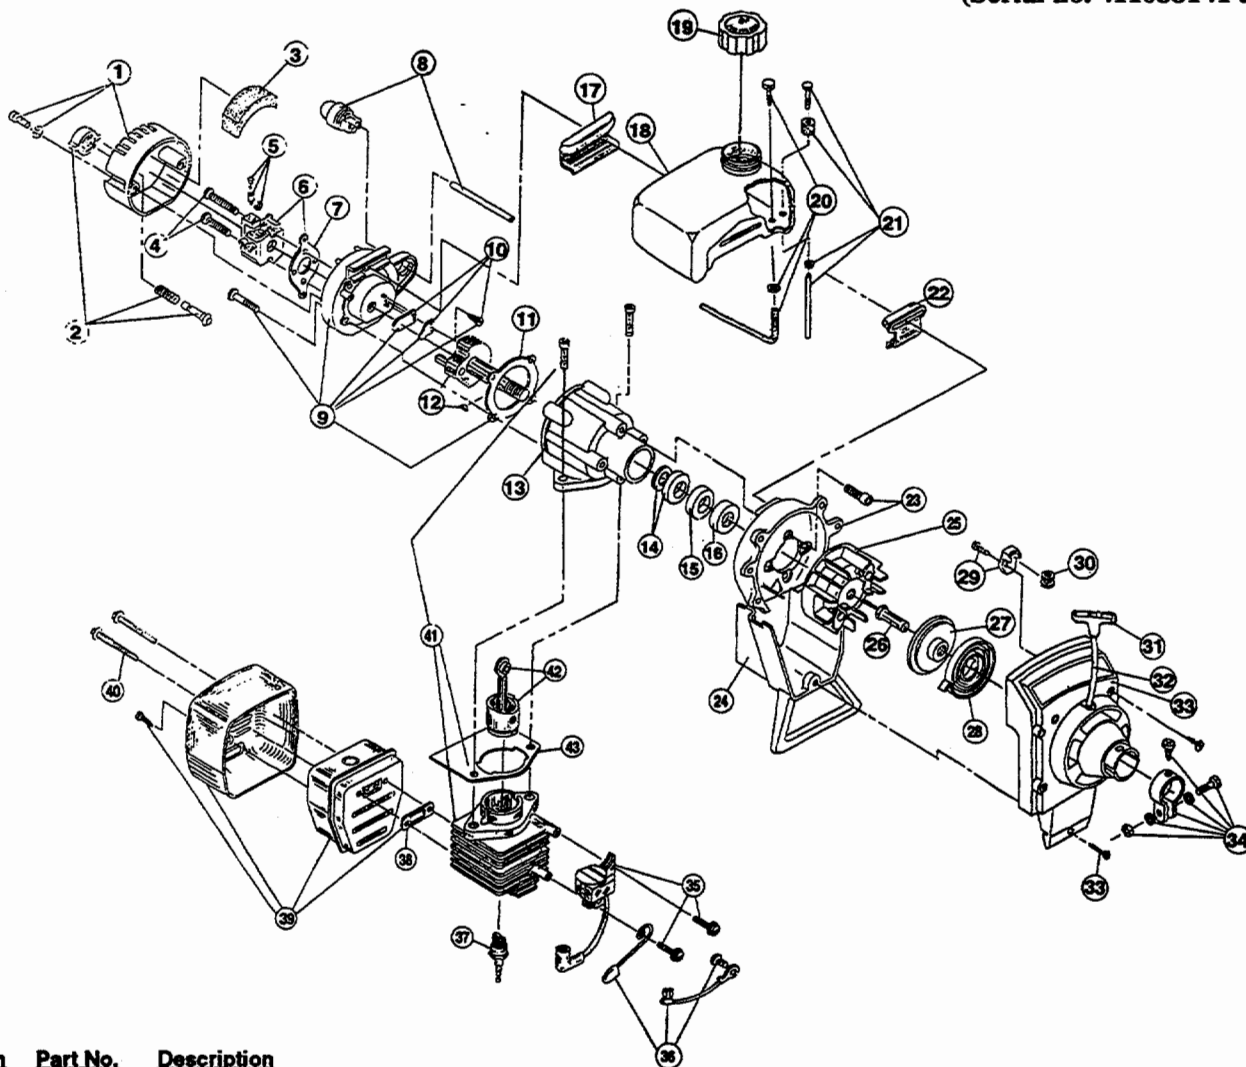

ENGINE PARTS - SINGER GTE2818

(Serial no. 411088141 and greater)

Item	Part No.	Description
1	683414	Carburetor/Air Cleaner Assembly (includes items 2 and 3)
2	682052	Choke Knob Assembly
3	610312	Air Cleaner Filter
4	682505	Carburetor Mounting Screw Assembly
5	682048	Throttle Adjustment Assembly (Walbro)
5	180092	Throttle Adjustment Assembly (Zama)
6	180527	Carburetor Assembly
7	610675	Carburetor Gasket (10 pack)
8	683974	Primer Hose Assembly
9	180033	Carburetor Mount Assembly
10	147573	Reed Assembly
11	612115	Carburetor Mount Gasket (10 pack)
12	180002	Power Shaft Assembly
13	180009	Crankcase Service Assembly (items 12-16)
14	682041	Inner Bearing
15	610309	Seal
16	610308	Outer Bearing
17	612134	Rear Mounting Pad
18	147457	Fuel Tank Assembly (includes items 19-21)
19	180000	Fuel Cap Assembly
20	147290	Return Line Assembly
21	682039	Fuel Line Assembly
22	145308	Front Mounting Pad
23	153520	Shroud Assembly
24	153403	Shroud Extension and Stand
25	180929	Flywheel Assembly
26	610303	Square Drive Nut
27	180535	Recoil Pulley Assembly
28	613102	Recoil Spring

BOOM & TRIMMER PARTS - SINGER GTE2818

(Serial no. 411088141 and greater)

Item	Part No.	Description
1	180277	Throttle Housing and Trigger Assembly
2	610314	Throttle Trigger Spring
3	147594	Throttle Cable Housing
4	610315	Throttle Cable
5	145819	D-Handle
6	153523	D-Handle Hardware
7	180756	Upper Drive Shaft Housing Assembly
8	153671	Split-Boom Coupling Set
9	147643	Adjustment Knob Set
10	683074	Coupling Bolt Assembly
11	180129	Lower Drive Shaft Housing
12	153597	Lower Clamp Assembly
13	682064	Flexible Drive Shaft
14	145570	Retaining Ring
15	145567	Washer
16	153312	Bushing Housing Assembly
17	180531	Guard Mounting Hardware
18	153646	Guard and Blade Assembly
19	682061	Blade Assembly
20	145569	Anti-Rotation Screw
21	153313	Spool Shaft
22	153619	Outer Spool and Eyelet Assembly
23	145566	Eyelet
24	610660	Retainer (10 pack)
25	610317	Spring
26	153600	Inner Reel
27	153066	Bump Head Knob Assembly