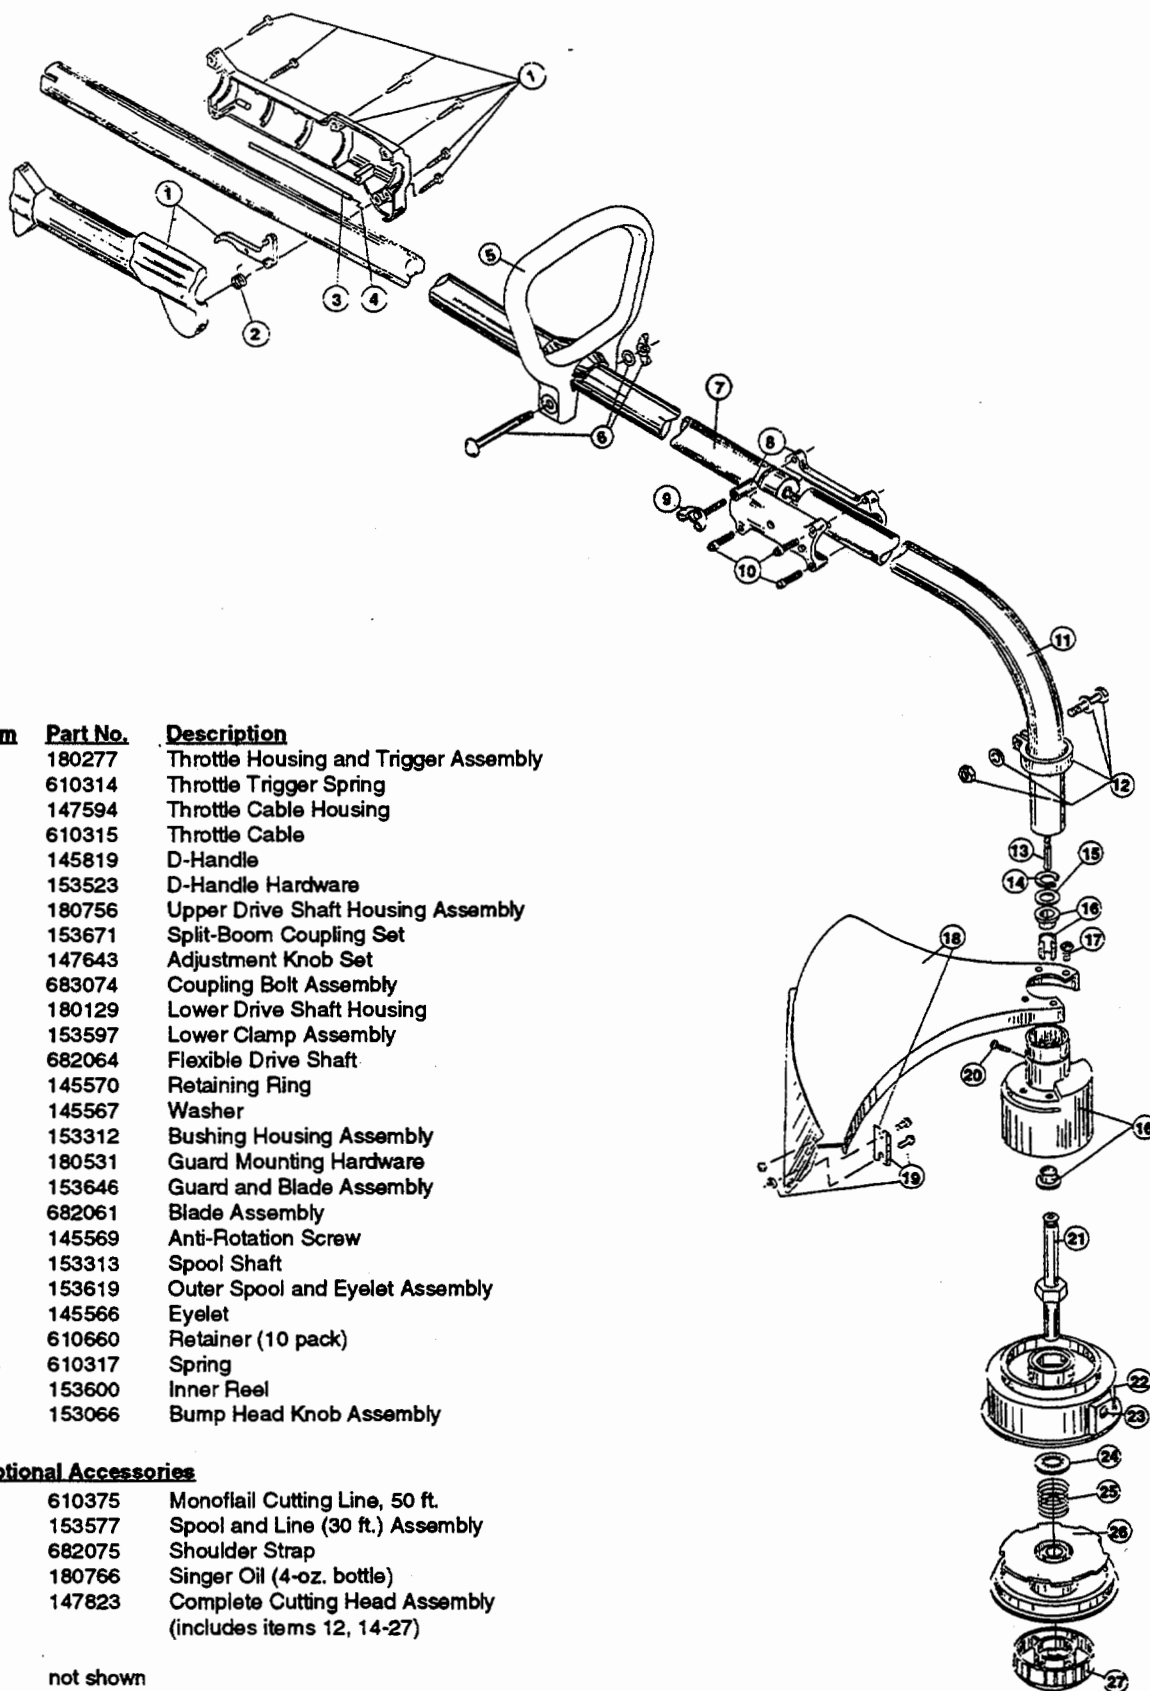

ENGINE PARTS - SINGER GTE2818

(Serial no. 411088141 and greater)

Item	Part No.	Description
1	683414	Carburetor/Air Cleaner Assembly (includes items 2 and 3)
2	682052	Choke Knob Assembly
3	610312	Air Cleaner Filter
4	682505	Carburetor Mounting Screw Assembly
5	682048	Throttle Adjustment Assembly (Walbro)
5	180092	Throttle Adjustment Assembly (Zama)
6	180527	Carburetor Assembly
7	610675	Carburetor Gasket (10 pack)
8	683974	Primer Hose Assembly
9	180033	Carburetor Mount Assembly
10	147573	Reed Assembly
11	612115	Carburetor Mount Gasket (10 pack)
12	180002	Power Shaft Assembly
13	180009	Crankcase Service Assembly (items 12-16)
14	682041	Inner Bearing
15	610309	Seal
16	610308	Outer Bearing
17	612134	Rear Mounting Pad
18	147457	Fuel Tank Assembly (includes items 19-21)
19	180000	Fuel Cap Assembly
20	147290	Return Line Assembly
21	682039	Fuel Line Assembly
22	145308	Front Mounting Pad
23	153520	Shroud Assembly
24	153403	Shroud Extension and Stand
25	180929	Flywheel Assembly
26	610303	Square Drive Nut
27	180535	Recoil Pulley Assembly
28	613102	Recoil Spring

BOOM & TRIMMER PARTS - SINGER GTE2818

(Serial no. 411088141 and greater)

Item	Part No.	Description
1	180277	Throttle Housing and Trigger Assembly
2	610314	Throttle Trigger Spring
3	147594	Throttle Cable Housing
4	610315	Throttle Cable
5	145819	D-Handle
6	153523	D-Handle Hardware
7	180756	Upper Drive Shaft Housing Assembly
8	153671	Split-Boom Coupling Set
9	147643	Adjustment Knob Set
10	683074	Coupling Bolt Assembly
11	180129	Lower Drive Shaft Housing
12	153597	Lower Clamp Assembly
13	682064	Flexible Drive Shaft
14	145570	Retaining Ring
15	145567	Washer
16	153312	Bushing Housing Assembly
17	180531	Guard Mounting Hardware
18	153646	Guard and Blade Assembly
19	682061	Blade Assembly
20	145569	Anti-Rotation Screw
21	153313	Spool Shaft
22	153619	Outer Spool and Eyelet Assembly
23	145566	Eyelet
24	610660	Retainer (10 pack)
25	610317	Spring
26	153600	Inner Reel
27	153066	Bump Head Knob Assembly